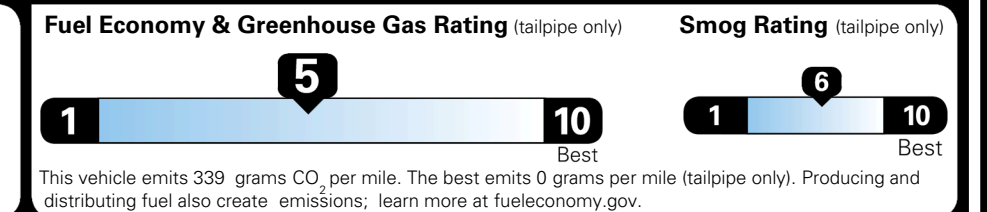

EPA DOT Fuel Economy and Environment

Gasoline Vehicle

You spend \$1,000 more in fuel costs over 5 years compared to the average new vehicle.

Annual fuel cost \$1,900

Actual results will vary for many reasons, including driving conditions and how you drive and maintain your vehicle. The average new vehicle gets 29 MPG and costs \$8,500 to fuel over 5 years. Cost estimates are based on 15,000 miles per year at \$ 3.30 per gallon. MPGe is miles per gasoline gallon equivalent. Vehicle emissions are a significant cause of climate change and smog.