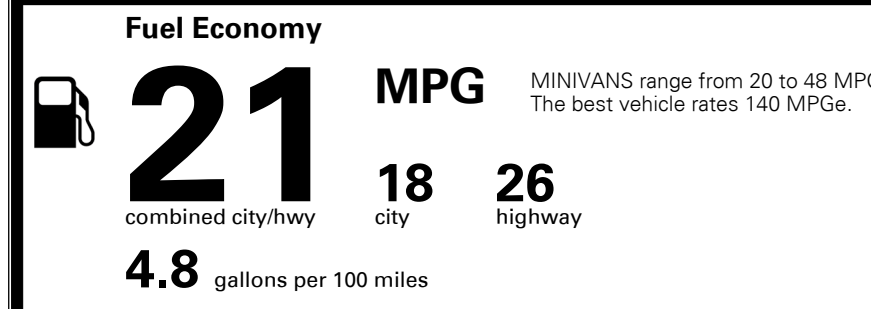

\$2,500.00
 Included

 \$110.00
 \$65.00
 \$125.00
 \$150.00
 \$75.00

MSRP INCLUDING OPTIONS

\$ 53,625.00

INLAND FREIGHT AND HANDLING

\$ 1,395.00

TOTAL MANUFACTURER'S SUGGESTED RETAIL PRICE ▶

\$ 55,020.00

EPA DOT Fuel Economy and Environment

Gasoline Vehicle

You spend \$3,000 more in fuel costs over 5 years compared to the average new vehicle.

Annual fuel cost \$2,500

Actual results will vary for many reasons, including driving conditions and how you drive and maintain your vehicle. The average new vehicle gets 28 MPG and costs \$9,500 to fuel over 5 years. Cost estimates are based on 15,000 miles per year at \$ 3.50 per gallon. MPGe is miles per gasoline gallon equivalent. Vehicle emissions are a significant cause of climate change and smog.