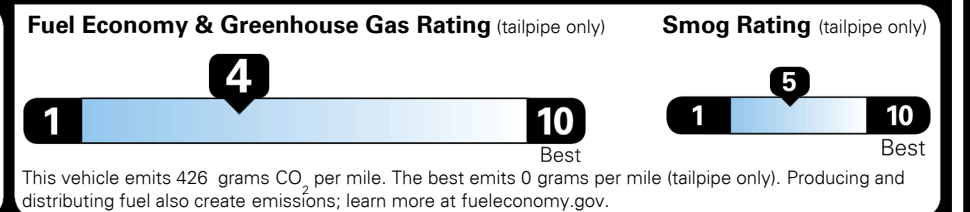

EPA DOT Fuel Economy and Environment

Gasoline Vehicle

You spend \$3,000 more in fuel costs over 5 years compared to the average new vehicle.

Annual fuel cost \$2,500

Actual results will vary for many reasons, including driving conditions and how you drive and maintain your vehicle. The average new vehicle gets 28 MPG and costs \$9,500 to fuel over 5 years. Cost estimates are based on 15,000 miles per year at \$ 3.50 per gallon. MPGe is miles per gasoline gallon equivalent. Vehicle emissions are a significant cause of climate change and smog.