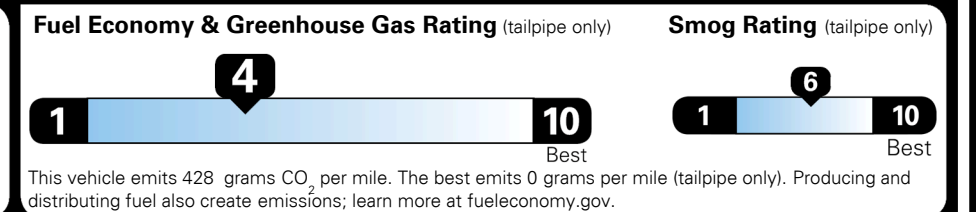

EPA DOT Fuel Economy and Environment

Gasoline Vehicle

You spend \$3,250 more in fuel costs over 5 years
 compared to the average new vehicle.

Annual fuel cost \$2,350

Actual results will vary for many reasons, including driving conditions and how you drive and maintain your vehicle. The average new vehicle gets 29 MPG and costs \$8,500 to fuel over 5 years. Cost estimates are based on 15,000 miles per year at \$ 3.30 per gallon. MPGe is miles per gasoline gallon equivalent. Vehicle emissions are a significant cause of climate change and smog.