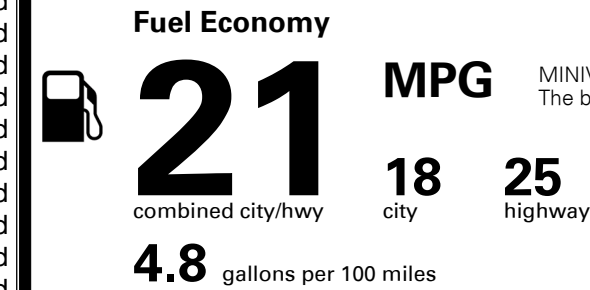

\$ 1,435.00

TOTAL MANUFACTURER'S SUGGESTED RETAIL PRICE ▶

\$ 53,590.00

TOTAL ADDITIONAL WEIGHT: 15.0

*Additional terms and conditions apply.
 **Kia Connect may be currently unavailable for some Model Year 2022 and newer vehicles sold or purchased in Massachusetts; please see owners.kia.com for more information.
 NOTE: When you purchase this vehicle, Kia America, Inc. collects personal information you provide to the dealership. For information on our collection and use of personal information and your rights, please see our Privacy Policy on www.kia.com.

EPA DOT Fuel Economy and Environment

Gasoline Vehicle

You spend \$3,250 more in fuel costs over 5 years
 compared to the average new vehicle.

Annual fuel cost \$2,350

Actual results will vary for many reasons, including driving conditions and how you drive and maintain your vehicle. The average new vehicle gets 29 MPG and costs \$8,500 to fuel over 5 years. Cost estimates are based on 15,000 miles per year at \$ 3.30 per gallon. MPGe is miles per gasoline gallon equivalent. Vehicle emissions are a significant cause of climate change and smog.