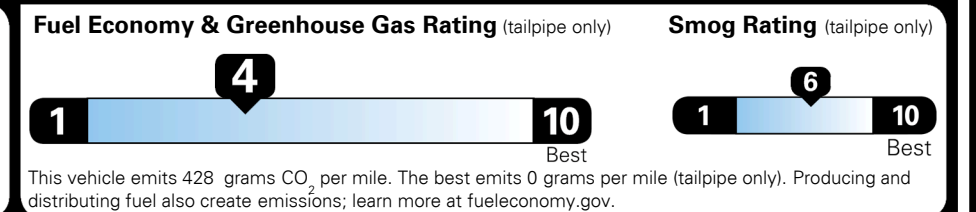

TOTAL ADDITIONAL WEIGHT: 21.7

EPA DOT Fuel Economy and Environment

Gasoline Vehicle

You spend \$3,250 more in fuel costs over 5 years compared to the average new vehicle.

Annual fuel cost \$2,350

Actual results will vary for many reasons, including driving conditions and how you drive and maintain your vehicle. The average new vehicle gets 29 MPG and costs \$8,500 to fuel over 5 years. Cost estimates are based on 15,000 miles per year at \$ 3.30 per gallon. MPGe is miles per gasoline gallon equivalent. Vehicle emissions are a significant cause of climate change and smog.