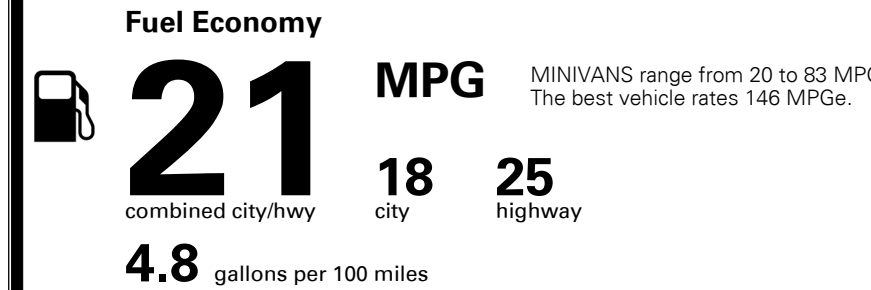

TOTAL ADDITIONAL WEIGHT: 21.7

EPA DOT Fuel Economy and Environment

Gasoline Vehicle

You spend \$3,250 more in fuel costs over 5 years compared to the average new vehicle.

Annual fuel cost \$2,350

Actual results will vary for many reasons, including driving conditions and how you drive and maintain your vehicle. The average new vehicle gets 29 MPG and costs \$8,500 to fuel over 5 years. Cost estimates are based on 15,000 miles per year at \$ 3.30 per gallon. MPGe is miles per gasoline gallon equivalent. Vehicle emissions are a significant cause of climate change and smog.