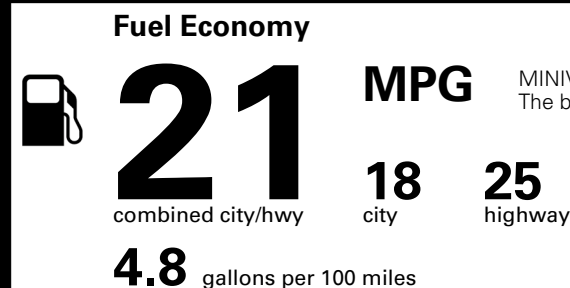

MSRP INCLUDING OPTIONS \$ 41,995.00

INLAND FREIGHT AND HANDLING \$ 1,545.00

TOTAL MANUFACTURER'S SUGGESTED RETAIL PRICE ▶ \$ 43,540.00

TOTAL ADDITIONAL WEIGHT: 16.4

EPA DOT Fuel Economy and Environment

Gasoline Vehicle