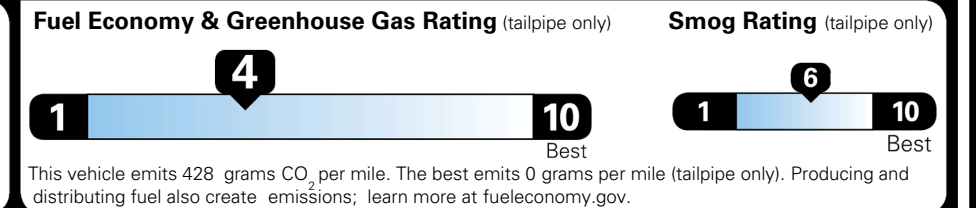

Actual results will vary for many reasons, including driving conditions and how you drive and maintain your vehicle. The average new vehicle gets 29 MPG and costs $8,500 to fuel over 5 years. Cost estimates are based on 15,000 miles per year at $ 3.30 per gallon. MPGe is miles per gasoline gallon equivalent. Vehicle emissions are a significant cause of climate change and smog.

fueleconomy.gov

Calculate personalized estimates and compare vehicles

GOVERNMENT 5-STAR SAFETY RATINGS

Overall Vehicle Score		Not Rated
Based on the combined rating of frontal, side and rollover. Should ONLY be compared to other vehicles of similar size and weight.		
Frontal	Driver	★ ★ ★ ★ ★
Crash	Passenger	★ ★ ★ ★
Based on the risk of injury in a frontal impact. Should ONLY be compared to other vehicles of similar size and weight.		
Side	Front seat	Not Rated
Crash	Rear seat	Not Rated
Star ratings based on the risk of injury in a side impact.		
Rollover		★ ★ ★ ★
Star ratings based on the risk of rollover in a single-vehicle crash.		

Star ratings range from 1 to 5 stars (★★★★★) with 5 being the highest. Source: National Highway Traffic Safety Administration (NHTSA). www.safercar.gov or 1-888-327-4236

Manufacturer's suggested retail price includes Manufacturer's recommended pre-delivery service. License and title fees, state and local taxes and other dealer installed options and accessories are not included in the manufacturer's suggested retail price.

PARTS CONTENT INFORMATION

FOR VEHICLES IN THIS CAR LINE U.S./CANADIAN PARTS CONTENT: 2 %

MAJOR SOURCES OF FOREIGN PARTS: KOREA: 95%

NOTE: PARTS CONTENT DOES NOT INCLUDE FINAL ASSEMBLY, DISTRIBUTION, OR OTHER NON-PARTS COSTS.

FOR THIS VEHICLE FINAL ASSEMBLY POINT: GWANGMYEONG, KOREA

COUNTRY OF ORIGIN ENGINE (MOTOR): KOREA
TRANSMISSION: KOREA