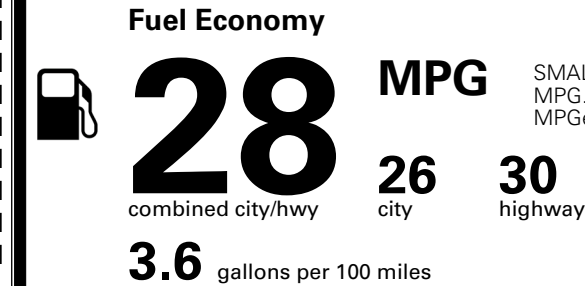

MSRP INCLUDING OPTIONS

\$ 28,465.00

INLAND FREIGHT AND HANDLING

\$ 1,495.00

TOTAL MANUFACTURER'S SUGGESTED RETAIL PRICE ▶

\$ 29,960.00

TOTAL ADDITIONAL WEIGHT: 7.7

EPA DOT Fuel Economy and Environment

Gasoline Vehicle

SMALL SUVs range from 14 to 138 MPG. The best vehicle rates 146 MPGe.

You spend \$250 more in fuel costs over 5 years compared to the average new vehicle.

Annual fuel cost \$1,650

This vehicle emits 319 grams CO₂ per mile. The best emits 0 grams per mile (tailpipe only). Producing and distributing fuel also create emissions; learn more at fueleconomy.gov.