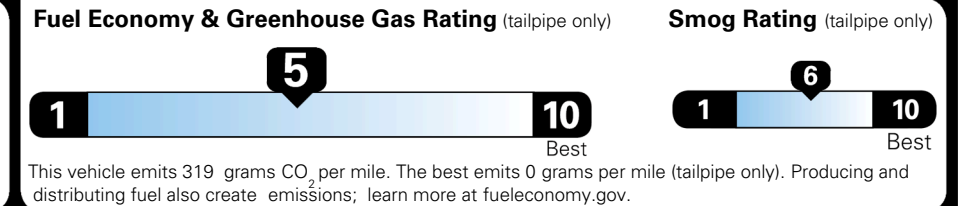

Actual results will vary for many reasons, including driving conditions and how you drive and maintain your vehicle. The average new vehicle gets 29 MPG and costs $8,000 to fuel over 5 years. Cost estimates are based on 15,000 miles per year at $ 3.10 per gallon. MPGe is miles per gasoline gallon equivalent. Vehicle emissions are a significant cause of climate change and smog.

fueleconomy.gov

Calculate personalized estimates and compare vehicles

GOVERNMENT 5-STAR SAFETY RATINGS

Overall Vehicle Score Not Rated

Based on the combined rating of frontal, side and rollover. Should ONLY be compared to other vehicles of similar size and weight.

Frontal Driver Not Rated

Crash Passenger Not Rated

Based on the risk of injury in a frontal impact. Should ONLY be compared to other vehicles of similar size and weight.

Side Front seat Not Rated

Crash Rear seat Not Rated

Star ratings based on the risk of injury in a side impact.

Rollover Not Rated

Star ratings based on the risk of rollover in a single-vehicle crash.

Star ratings range from 1 to 5 stars (★★★★★) with 5 being the highest.

Source: National Highway Traffic Safety Administration (NHTSA).

www.safercar.gov or 1-888-327-4236

Manufacturer's suggested retail price includes Manufacturer's recommended pre-delivery service. License and title fees, state and local taxes and other dealer installed options and accessories are not included in the manufacturer's suggested retail price.

PARTS CONTENT INFORMATION

FOR VEHICLES IN THIS CAR LINE U.S./CANADIAN PARTS CONTENT: 0 %

MAJOR SOURCES OF FOREIGN PARTS: KOREA: 90%

NOTE: PARTS CONTENT DOES NOT INCLUDE FINAL ASSEMBLY, DISTRIBUTION, OR OTHER NON-PARTS COSTS.

FOR THIS VEHICLE FINAL ASSEMBLY POINT: GWANGJU, KOREA

COUNTRY OF ORIGIN

ENGINE (MOTOR): KOREA

TRANSMISSION: KOREA