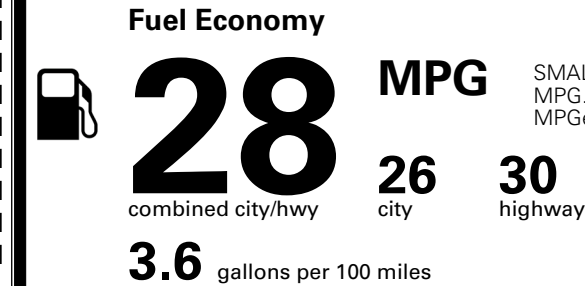

TOTAL ADDITIONAL WEIGHT: 8.0

EPA DOT Fuel Economy and Environment

Gasoline Vehicle

SMALL SUVs range from 14 to 138 MPG. The best vehicle rates 146 MPGe.

You spend \$250 more in fuel costs over 5 years compared to the average new vehicle.