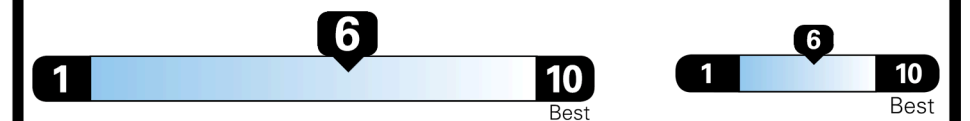

EPA DOT Fuel Economy and Environment

Gasoline Vehicle

Fuel Economy

30 MPG
combined city/hwy

28 MPG
city

33 MPG
highway

3.3 gallons per 100 miles

SMALL SUVs range from 14 to 138 MPG. The best vehicle rates 146 MPGe.

You save $250
in fuel costs over 5 years compared to the average new vehicle.

Annual fuel cost **$1,550**

Fuel Economy & Greenhouse Gas Rating (tailpipe only) Smog Rating (tailpipe only)