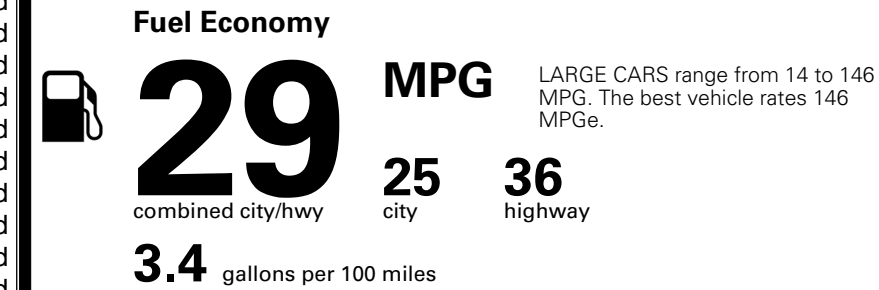

\$ 30,890.00

INLAND FREIGHT AND HANDLING

\$ 1,245.00

TOTAL MANUFACTURER'S SUGGESTED RETAIL PRICE ▶

\$ 32,135.00

TOTAL ADDITIONAL WEIGHT: 7.3

EPA DOT Fuel Economy and Environment

Gasoline Vehicle