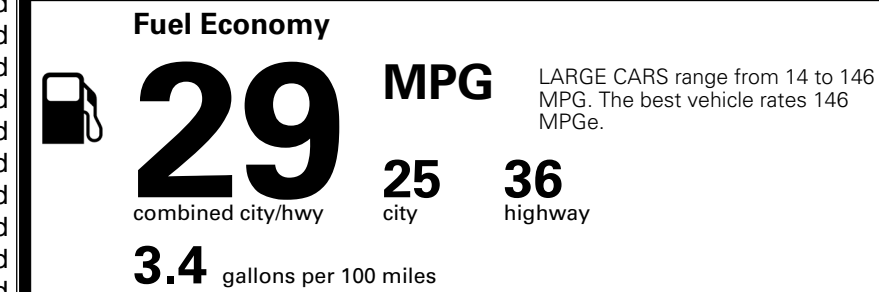

EPA DOT Fuel Economy and Environment

Gasoline Vehicle

You save $0
in fuel costs over 5 years compared to the average new vehicle.

Annual fuel cost $1,700