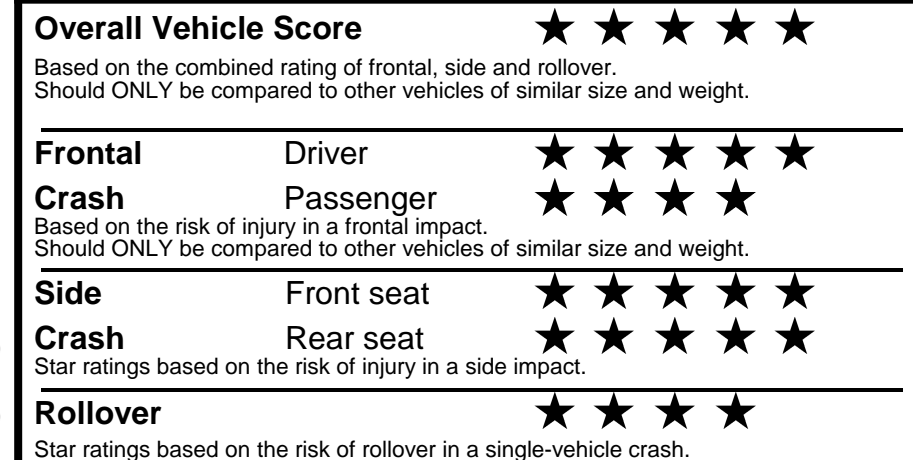

fueleconomy.gov

Calculate personalized estimates and compare vehicles

GOVERNMENT 5-STAR SAFETY RATINGS

Star ratings range from 1 to 5 stars (★★★★★) with 5 being the highest.
 Source: National Highway Traffic Safety Administration (NHTSA).
www.safercar.gov or 1-888-327-4236