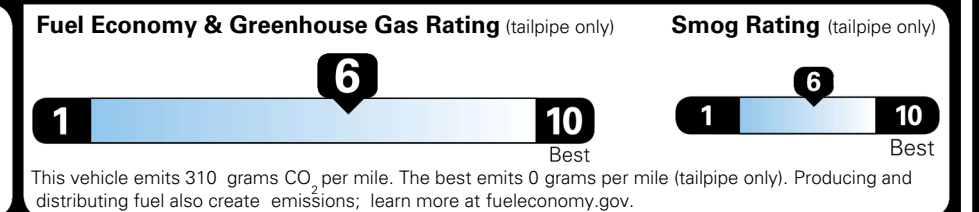

Actual results will vary for many reasons, including driving conditions and how you drive and maintain your vehicle. The average new vehicle gets 29 MPG and costs $8,500 to fuel over 5 years. Cost estimates are based on 15,000 miles per year at $ 3.30 per gallon. MPGe is miles per gasoline gallon equivalent. Vehicle emissions are a significant cause of climate change and smog.

fueleconomy.gov

Calculate personalized estimates and compare vehicles