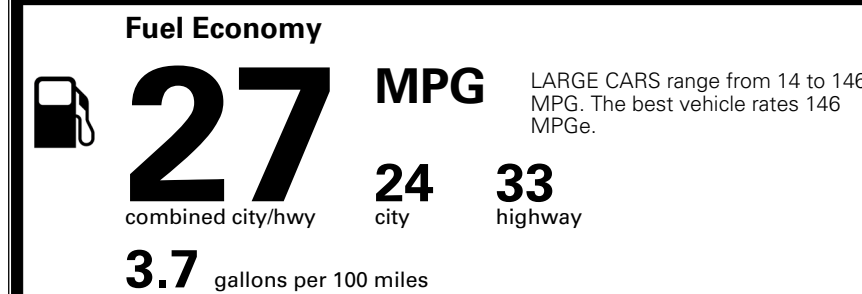

EPA DOT Fuel Economy and Environment

Gasoline Vehicle

You spend
$750
more in fuel costs
over 5 years
compared to the
average new vehicle.

Annual fuel cost
$1,850