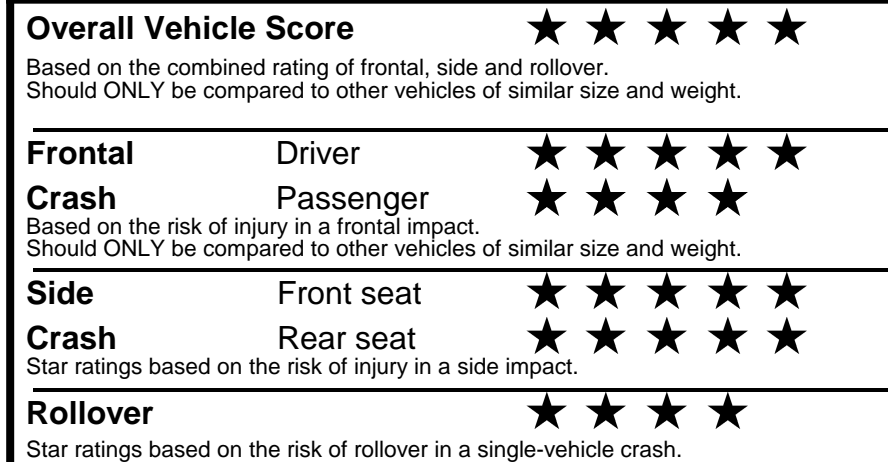

### GOVERNMENT 5-STAR SAFETY RATINGS

Star ratings range from 1 to 5 stars (★★★★★) with 5 being the highest.  
 Source: National Highway Traffic Safety Administration (NHTSA).  
[www.safercar.gov](http://www.safercar.gov) or 1-888-327-4236