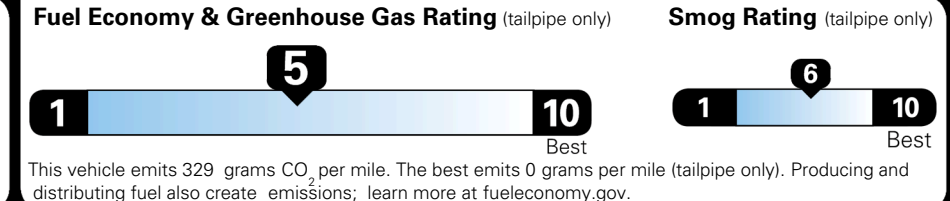

Actual results will vary for many reasons, including driving conditions and how you drive and maintain your vehicle. The average new vehicle gets 29 MPG and costs $8,500 to fuel over 5 years. Cost estimates are based on 15,000 miles per year at $ 3.30 per gallon. MPGe is miles per gasoline gallon equivalent. Vehicle emissions are a significant cause of climate change and smog.

fueleconomy.gov

Calculate personalized estimates and compare vehicles