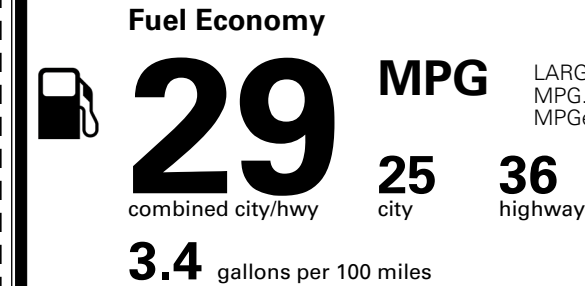

MSRP INCLUDING OPTIONS

\$ 31,680.00

INLAND FREIGHT AND HANDLING

\$ 1,245.00

TOTAL MANUFACTURER'S SUGGESTED RETAIL PRICE ▶

\$ 32,925.00

TOTAL ADDITIONAL WEIGHT: 7.3

EPA DOT Fuel Economy and Environment

LARGE CARS range from 14 to 146 MPG. The best vehicle rates 146 MPGe.

You save \$0
 in fuel costs over 5 years compared to the average new vehicle.

Annual fuel cost \$1,700

Fuel Economy & Greenhouse Gas Rating (tailpipe only)