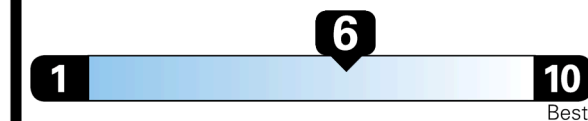

Fuel Economy & Greenhouse Gas Rating (tailpipe only)