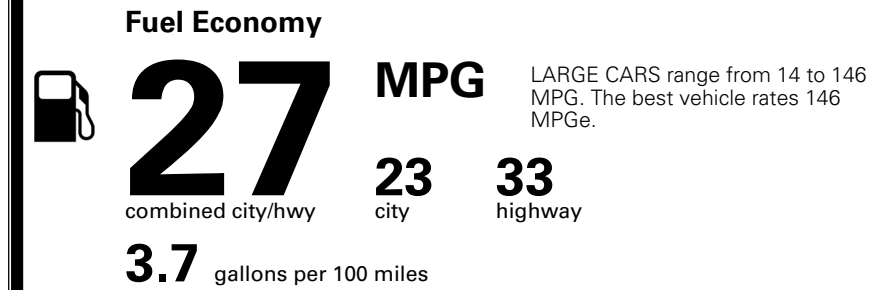

EPA DOT Fuel Economy and Environment

Gasoline Vehicle

You spend **$750** more in fuel costs over 5 years compared to the average new vehicle.

Annual fuel cost **$1,850**