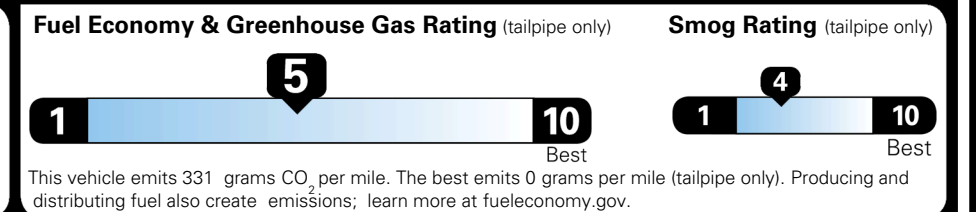

EPA DOT Fuel Economy and Environment

Gasoline Vehicle

You spend **\$750** more in fuel costs over 5 years compared to the average new vehicle.

Annual fuel cost **\$1,850**

Actual results will vary for many reasons, including driving conditions and how you drive and maintain your vehicle. The average new vehicle gets 29 MPG and costs \$8,500 to fuel over 5 years. Cost estimates are based on 15,000 miles per year at \$ 3.30 per gallon. MPGe is miles per gasoline gallon equivalent. Vehicle emissions are a significant cause of climate change and smog.