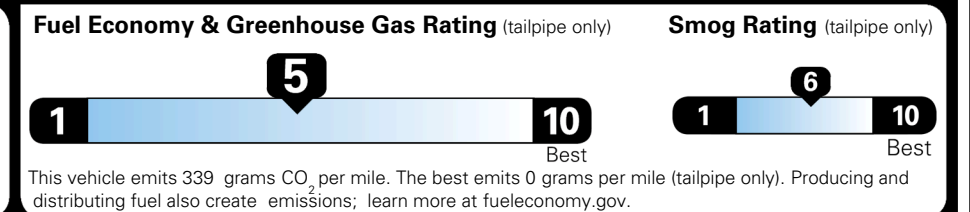

\$495.00
 \$1,300.00
 \$265.00
 \$160.00

MSRP INCLUDING OPTIONS

\$ 37,510.00

INLAND FREIGHT AND HANDLING

\$ 1,495.00

TOTAL MANUFACTURER'S SUGGESTED RETAIL PRICE ▶

\$ 39,005.00

TOTAL ADDITIONAL WEIGHT: 10.8

EPA DOT Fuel Economy and Environment

Gasoline Vehicle

You spend \$1,000 more in fuel costs over 5 years compared to the average new vehicle.

Annual fuel cost \$1,900

Actual results will vary for many reasons, including driving conditions and how you drive and maintain your vehicle. The average new vehicle gets 29 MPG and costs \$8,500 to fuel over 5 years. Cost estimates are based on 15,000 miles per year at \$ 3.30 per gallon. MPGe is miles per gasoline gallon equivalent. Vehicle emissions are a significant cause of climate change and smog.