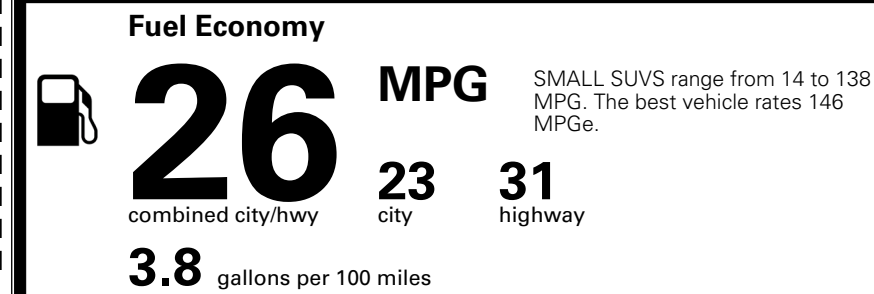

EPA DOT Fuel Economy and Environment

Gasoline Vehicle

You spend $1,000 more in fuel costs over 5 years compared to the average new vehicle.

Annual fuel cost $1,900