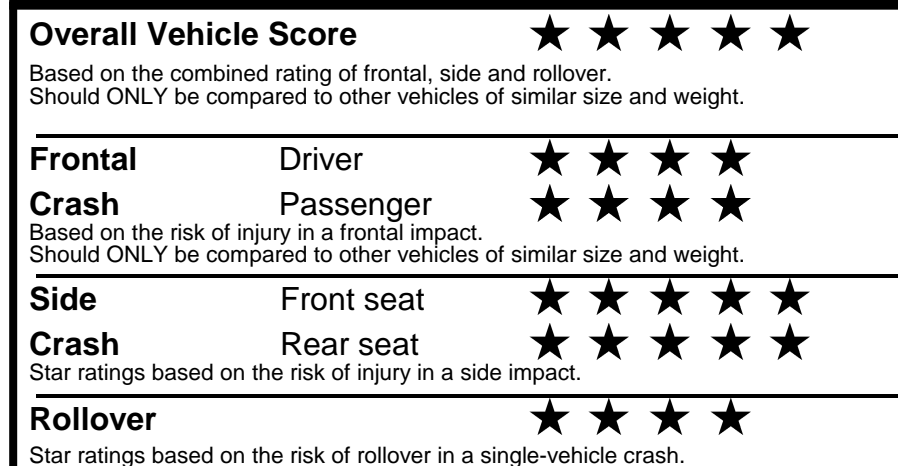

fueleconomy.gov
 Calculate personalized estimates and compare vehicles

Smartphone QR Code

GOVERNMENT 5-STAR SAFETY RATINGS

Star ratings range from 1 to 5 stars (★★★★★) with 5 being the highest.
 Source: National Highway Traffic Safety Administration (NHTSA).
www.safercar.gov or 1-888-327-4236