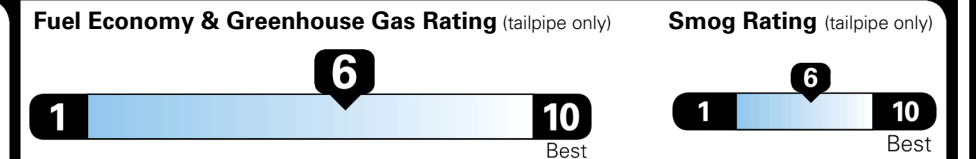

This vehicle emits 281 grams CO₂ per mile. The best emits 0 grams per mile (tailpipe only). Producing and distributing fuel also create emissions; learn more at fueleconomy.gov.

Actual results will vary for many reasons, including driving conditions and how you drive and maintain your vehicle. The average new vehicle gets 29 MPG and costs $8,000 to fuel over 5 years. Cost estimates are based on 15,000 miles per year at $ 3.10 per gallon. MPGe is miles per gasoline gallon equivalent. Vehicle emissions are a significant cause of climate change and smog.

fueleconomy.gov

Calculate personalized estimates and compare vehicles

GOVERNMENT 5-STAR SAFETY RATINGS

Overall Vehicle Score Not Rated

Based on the combined rating of frontal, side and rollover. Should ONLY be compared to other vehicles of similar size and weight.

Frontal Driver Not Rated

Crash Passenger Not Rated

Based on the risk of injury in a frontal impact. Should ONLY be compared to other vehicles of similar size and weight.

Side Front seat Not Rated

Crash Rear seat Not Rated

Star ratings based on the risk of injury in a side impact.

Rollover Not Rated

Star ratings based on the risk of rollover in a single-vehicle crash.

Star ratings range from 1 to 5 stars (★★★★★) with 5 being the highest.

Source: National Highway Traffic Safety Administration (NHTSA).

www.safercar.gov or 1-888-327-4236

Manufacturer's suggested retail price includes Manufacturer's recommended pre-delivery service. License and title fees, state and local taxes and other dealer installed options and accessories are not included in the manufacturer's suggested retail price.

PARTS CONTENT INFORMATION

FOR VEHICLES IN THIS CAR LINE U.S./CANADIAN PARTS CONTENT: 45 %

MAJOR SOURCES OF FOREIGN PARTS: KOREA: 40%

NOTE: PARTS CONTENT DOES NOT INCLUDE FINAL ASSEMBLY, DISTRIBUTION, OR OTHER NON-PARTS COSTS.

FOR THIS VEHICLE FINAL ASSEMBLY POINT: WEST POINT, GA, USA

COUNTRY OF ORIGIN ENGINE (MOTOR): KOREA
TRANSMISSION: MEXICO

*Additional terms and conditions apply.

**Kia Connect may be currently unavailable for some Model Year 2022 and newer vehicles sold or purchased in Massachusetts; please see owners.kia.com for more information.

NOTE: When you purchase this vehicle, Kia America, Inc. collects personal information you provide to the dealership. For information on our collection and use of personal information and your rights, please see our Privacy Policy on www.kia.com.