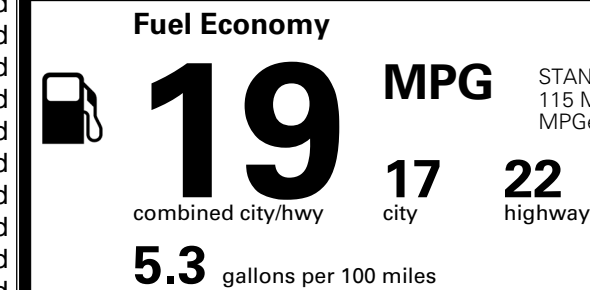

\$495.00
 \$250.00
 \$200.00
 \$145.00

MSRP INCLUDING OPTIONS

\$ 57,880.00

INLAND FREIGHT AND HANDLING

\$ 1,545.00

TOTAL MANUFACTURER'S SUGGESTED RETAIL PRICE ▶

\$ 59,425.00

TOTAL ADDITIONAL WEIGHT: 17.9

EPA DOT Fuel Economy and Environment

Gasoline Vehicle

STANDARD SUVs range from 12 to 115 MPG. The best vehicle rates 146 MPGe.

You spend \$4,500 more in fuel costs over 5 years compared to the average new vehicle.