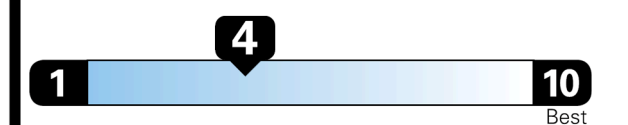

Fuel Economy & Greenhouse Gas Rating (tailpipe only)