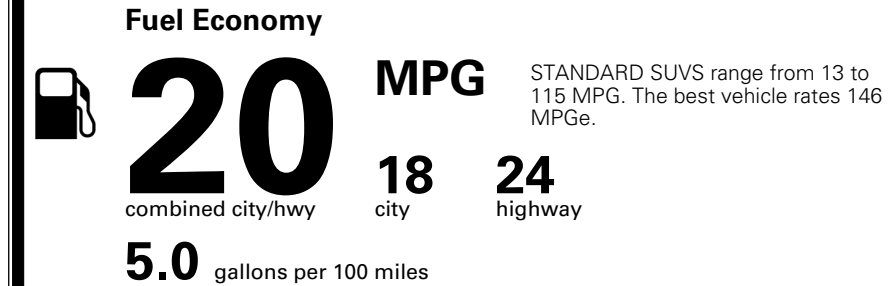

MSRP INCLUDING OPTIONS \$ 48,755.00

INLAND FREIGHT AND HANDLING \$ 1,545.00

TOTAL MANUFACTURER'S SUGGESTED RETAIL PRICE ▶ \$ 50,300.00

TOTAL ADDITIONAL WEIGHT: 10.7

\$ 47,290.00

Included
 Included
 Included
 Included
 Included
 Included
 Included

EPA DOT Fuel Economy and Environment

Gasoline Vehicle

You spend \$3,500 more in fuel costs over 5 years
 compared to the average new vehicle.

Annual fuel cost \$2,300

Actual results will vary for many reasons, including driving conditions and how you drive and maintain your vehicle. The average new vehicle gets 29 MPG and costs \$8,000 to fuel over 5 years. Cost estimates are based on 15,000 miles per year at \$ 3.10 per gallon. MPGe is miles per gasoline gallon equivalent. Vehicle emissions are a significant cause of climate change and smog.