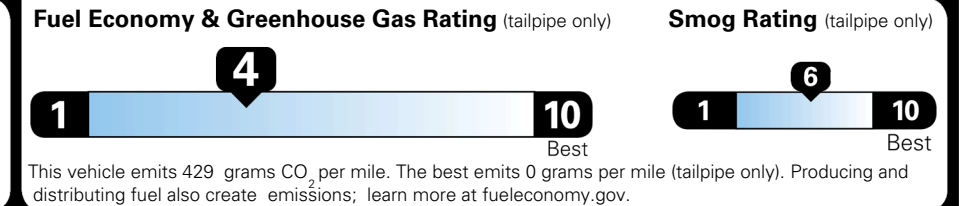

Actual results will vary for many reasons, including driving conditions and how you drive and maintain your vehicle. The average new vehicle gets 29 MPG and costs $8,000 to fuel over 5 years. Cost estimates are based on 15,000 miles per year at $ 3.10 per gallon. MPGe is miles per gasoline gallon equivalent. Vehicle emissions are a significant cause of climate change and smog.

fueleconomy.gov

Calculate personalized estimates and compare vehicles

GOVERNMENT 5-STAR SAFETY RATINGS

Overall Vehicle Score	Not Rated	
Based on the combined rating of frontal, side and rollover. Should ONLY be compared to other vehicles of similar size and weight.		
Frontal Crash	Driver	Not Rated
	Passenger	Not Rated
Based on the risk of injury in a frontal impact. Should ONLY be compared to other vehicles of similar size and weight.		
Side Crash	Front seat	Not Rated
	Rear seat	Not Rated
Star ratings based on the risk of injury in a side impact.		
Rollover	Not Rated	
Star ratings based on the risk of rollover in a single-vehicle crash.		

Star ratings range from 1 to 5 stars (★★★★★) with 5 being the highest.
Source: National Highway Traffic Safety Administration (NHTSA).
www.safercar.gov or 1-888-327-4236

Manufacturer's suggested retail price includes Manufacturer's recommended pre-delivery service. License and title fees, state and local taxes and other dealer installed options and accessories are not included in the manufacturer's suggested retail price.

PARTS CONTENT INFORMATION

FOR VEHICLES IN THIS CAR LINE U.S./CANADIAN PARTS CONTENT: 50 %

MAJOR SOURCES OF FOREIGN PARTS: KOREA: 35%

NOTE: PARTS CONTENT DOES NOT INCLUDE FINAL ASSEMBLY, DISTRIBUTION, OR OTHER NON-PARTS COSTS.

FOR THIS VEHICLE FINAL ASSEMBLY POINT: WEST POINT, GA, USA

COUNTRY OF ORIGIN ENGINE (MOTOR): KOREA
TRANSMISSION: USA