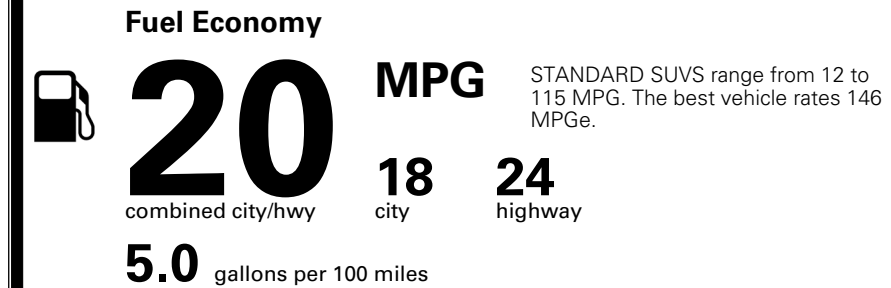

TOTAL MANUFACTURER'S SUGGESTED RETAIL PRICE ▶ \$ 49,430.00

TOTAL ADDITIONAL WEIGHT: 17.9

EPA DOT Fuel Economy and Environment

Gasoline Vehicle

You spend \$4,000 more in fuel costs over 5 years
 compared to the average new vehicle.