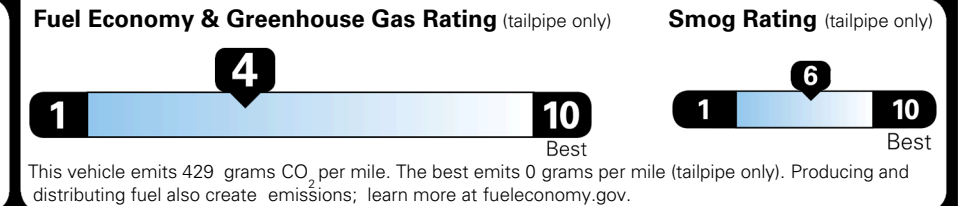

Actual results will vary for many reasons, including driving conditions and how you drive and maintain your vehicle. The average new vehicle gets 29 MPG and costs $8,500 to fuel over 5 years. Cost estimates are based on 15,000 miles per year at $ 3.30 per gallon. MPGe is miles per gasoline gallon equivalent. Vehicle emissions are a significant cause of climate change and smog.

fueleconomy.gov

Calculate personalized estimates and compare vehicles

GOVERNMENT 5-STAR SAFETY RATINGS

Overall Vehicle Score	Not Rated	
Based on the combined rating of frontal, side and rollover. Should ONLY be compared to other vehicles of similar size and weight.		
Frontal Crash	Driver	Not Rated
	Passenger	Not Rated
Based on the risk of injury in a frontal impact. Should ONLY be compared to other vehicles of similar size and weight.		
Side Crash	Front seat	Not Rated
	Rear seat	Not Rated
Star ratings based on the risk of injury in a side impact.		
Rollover	Not Rated	
Star ratings based on the risk of rollover in a single-vehicle crash.		

Star ratings range from 1 to 5 stars (★★★★★) with 5 being the highest.
Source: National Highway Traffic Safety Administration (NHTSA).
www.safercar.gov or 1-888-327-4236

Manufacturer's suggested retail price includes Manufacturer's recommended pre-delivery service. License and title fees, state and local taxes and other dealer installed options and accessories are not included in the manufacturer's suggested retail price.

PARTS CONTENT INFORMATION

FOR VEHICLES IN THIS CAR LINE U.S./CANADIAN PARTS CONTENT: 50 %

MAJOR SOURCES OF FOREIGN PARTS: KOREA: 35%

NOTE: PARTS CONTENT DOES NOT INCLUDE FINAL ASSEMBLY, DISTRIBUTION, OR OTHER NON-PARTS COSTS.

FOR THIS VEHICLE FINAL ASSEMBLY POINT: WEST POINT, GA, USA

COUNTRY OF ORIGIN ENGINE (MOTOR): KOREA
TRANSMISSION: USA