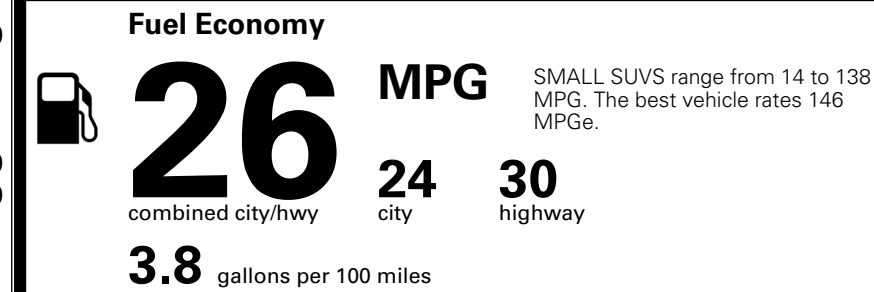

MSRP INCLUDING OPTIONS \$ 34,945.00
 INLAND FREIGHT AND HANDLING \$ 1,495.00
TOTAL MANUFACTURER'S SUGGESTED RETAIL PRICE ▶ \$ 36,440.00

EPA DOT Fuel Economy and Environment

Gasoline Vehicle

You spend \$1,000 more in fuel costs over 5 years compared to the average new vehicle.