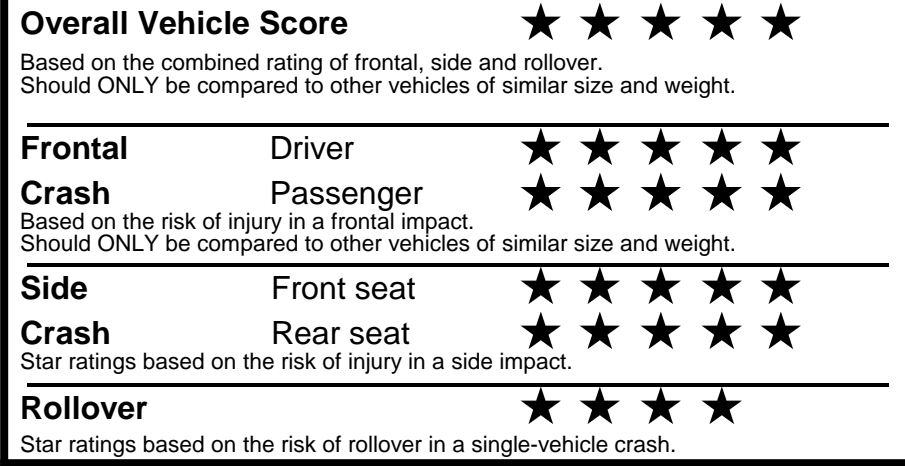

## GOVERNMENT 5-STAR SAFETY RATINGS

Star ratings range from 1 to 5 stars (★★★★★) with 5 being the highest.  
 Source: National Highway Traffic Safety Administration (NHTSA).  
[www.safercar.gov](http://www.safercar.gov) or 1-888-327-4236