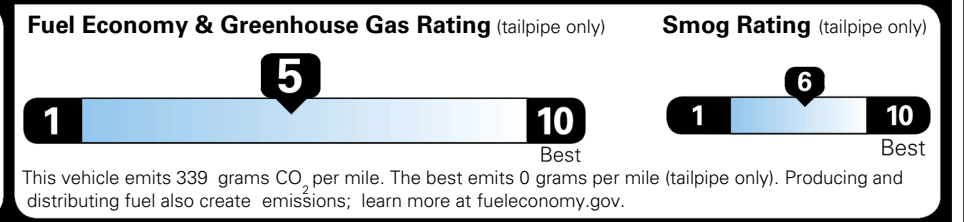

You spend $1,000 more in fuel costs over 5 years compared to the average new vehicle.

Annual fuel cost $1,900

Actual results will vary for many reasons, including driving conditions and how you drive and maintain your vehicle. The average new vehicle gets 29 MPG and costs $8,500 to fuel over 5 years. Cost estimates are based on 15,000 miles per year at $ 3.30 per gallon. MPGe is miles per gasoline gallon equivalent. Vehicle emissions are a significant cause of climate change and smog.

fueleconomy.gov
Calculate personalized estimates and compare vehicles