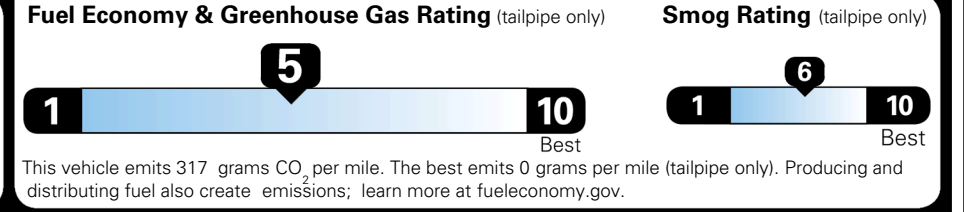

EPA DOT Fuel Economy and Environment

Gasoline Vehicle

You spend \$250 more in fuel costs over 5 years compared to the average new vehicle.

Annual fuel cost \$1,750

Actual results will vary for many reasons, including driving conditions and how you drive and maintain your vehicle. The average new vehicle gets 29 MPG and costs \$8,500 to fuel over 5 years. Cost estimates are based on 15,000 miles per year at \$ 3.30 per gallon. MPGe is miles per gasoline gallon equivalent. Vehicle emissions are a significant cause of climate change and smog.