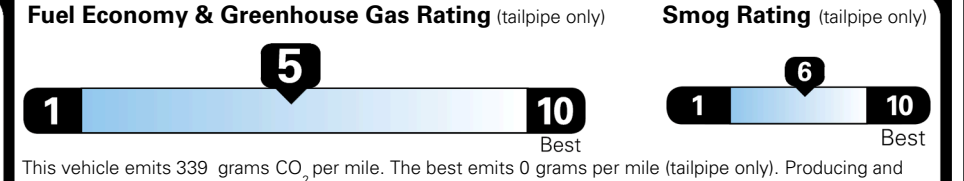

MSRP INCLUDING OPTIONS \$ 31,875.00

INLAND FREIGHT AND HANDLING \$ 1,495.00

TOTAL MANUFACTURER'S SUGGESTED RETAIL PRICE ▶ \$ 33,370.00

TOTAL ADDITIONAL WEIGHT: 11.6

*Additional terms and conditions apply.
 **Kia Connect may be currently unavailable for some Model Year 2022 and newer vehicles sold or purchased in Massachusetts; please see owners.kia.com for more information.
 NOTE: When you purchase this vehicle, Kia America, Inc. collects personal information you provide to the dealership. For information on our collection and use of personal information and your rights, please see our Privacy Policy on www.kia.com.

EPA DOT Fuel Economy and Environment

Gasoline Vehicle

You spend \$1,000 more in fuel costs over 5 years compared to the average new vehicle.

Annual fuel cost \$1,900

Actual results will vary for many reasons, including driving conditions and how you drive and maintain your vehicle. The average new vehicle gets 29 MPG and costs \$8,500 to fuel over 5 years. Cost estimates are based on 15,000 miles per year at \$ 3.30 per gallon. MPGe is miles per gasoline gallon equivalent. Vehicle emissions are a significant cause of climate change and smog.