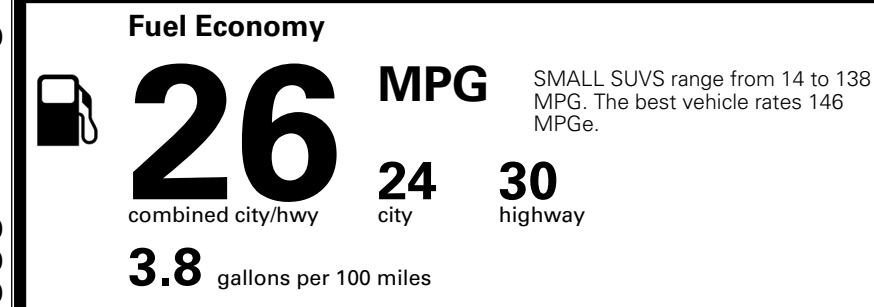

MSRP INCLUDING OPTIONS \$ 31,875.00

INLAND FREIGHT AND HANDLING \$ 1,495.00

TOTAL MANUFACTURER'S SUGGESTED RETAIL PRICE ▶ \$ 33,370.00

TOTAL ADDITIONAL WEIGHT: 11.6

*Additional terms and conditions apply.
 **Kia Connect may be currently unavailable for some Model Year 2022 and newer vehicles sold or purchased in Massachusetts; please see owners.kia.com for more information.
 NOTE: When you purchase this vehicle, Kia America, Inc. collects personal information you provide to the dealership. For information on our collection and use of personal information and your rights, please see our Privacy Policy on www.kia.com.

EPA DOT Fuel Economy and Environment

Gasoline Vehicle

You spend \$1,000 more in fuel costs over 5 years compared to the average new vehicle.

Annual fuel cost \$1,900

Actual results will vary for many reasons, including driving conditions and how you drive and maintain your vehicle. The average new vehicle gets 29 MPG and costs \$8,500 to fuel over 5 years. Cost estimates are based on 15,000 miles per year at \$ 3.30 per gallon. MPGe is miles per gasoline gallon equivalent. Vehicle emissions are a significant cause of climate change and smog.