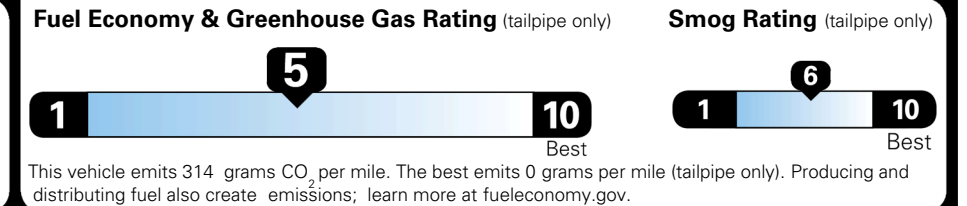

\$295.00
 \$190.00

MSRP INCLUDING OPTIONS

\$ 29,375.00

INLAND FREIGHT AND HANDLING

\$ 1,245.00

TOTAL MANUFACTURER'S SUGGESTED RETAIL PRICE ►

\$ 30,620.00

TOTAL ADDITIONAL WEIGHT: 11.4

EPA DOT Fuel Economy and Environment

Gasoline Vehicle

You spend \$250 more in fuel costs over 5 years
 compared to the average new vehicle.

Annual fuel cost \$1,750

Actual results will vary for many reasons, including driving conditions and how you drive and maintain your vehicle. The average new vehicle gets 29 MPG and costs \$8,500 to fuel over 5 years. Cost estimates are based on 15,000 miles per year at \$ 3.30 per gallon. MPGe is miles per gasoline gallon equivalent. Vehicle emissions are a significant cause of climate change and smog.