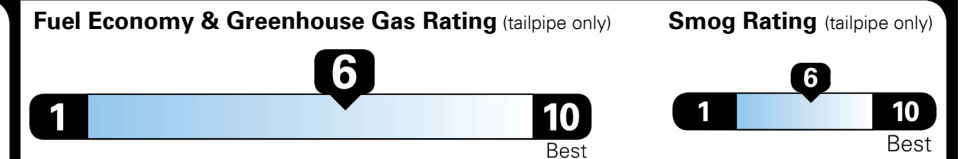

EPA DOT Fuel Economy and Environment

Gasoline Vehicle

Fuel Economy

29 MPG
combined city/hwy

27 MPG
city

31 MPG
highway

3.4 gallons per 100 miles

SMALL SUVs range from 14 to 118 MPG. The best vehicle rates 140 MPGe.

You save $500
in fuel costs over 5 years compared to the average new vehicle.

Annual fuel cost $1,800