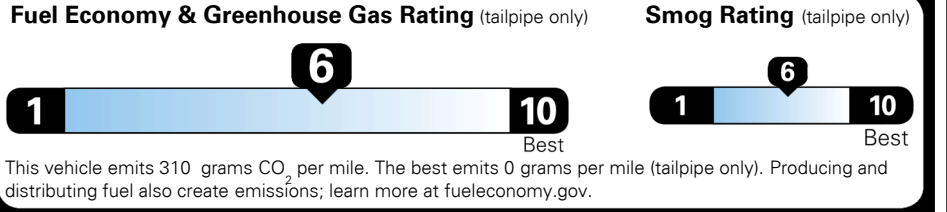

Actual results will vary for many reasons, including driving conditions and how you drive and maintain your vehicle. The average new vehicle gets 28 MPG and costs $9,500 to fuel over 5 years. Cost estimates are based on 15,000 miles per year at $ 3.50 per gallon. MPGe is miles per gasoline gallon equivalent. Vehicle emissions are a significant cause of climate change and smog.

fueleconomy.gov

Calculate personalized estimates and compare vehicles

GOVERNMENT 5-STAR SAFETY RATINGS

Overall Vehicle Score	Not Rated	
Based on the combined rating of frontal, side and rollover. Should ONLY be compared to other vehicles of similar size and weight.		
Frontal Crash	Driver Passenger	Not Rated
Based on the risk of injury in a frontal impact. Should ONLY be compared to other vehicles of similar size and weight.		
Side Crash	Front seat Rear seat	Not Rated
Star ratings based on the risk of injury in a side impact.		
Rollover	Not Rated	
Star ratings based on the risk of rollover in a single-vehicle crash.		

PARTS CONTENT INFORMATION

FOR VEHICLES IN THIS CAR LINE U.S./CANADIAN PARTS CONTENT: 0 %

MAJOR SOURCES OF FOREIGN PARTS: KOREA: 95%

NOTE: PARTS CONTENT DOES NOT INCLUDE FINAL ASSEMBLY, DISTRIBUTION, OR OTHER NON-PARTS COSTS.

FOR THIS VEHICLE FINAL ASSEMBLY POINT: HWASUNG, KOREA

COUNTRY OF ORIGIN ENGINE (MOTOR): KOREA

TRANSMISSION: KOREA

Star ratings range from 1 to 5 stars (★★★★★) with 5 being the highest.
Source: National Highway Traffic Safety Administration (NHTSA).
www.safercar.gov or 1-888-327-4236

Manufacturer's suggested retail price includes Manufacturer's recommended pre-delivery service. License and title fees, state and local taxes and other dealer installed options and accessories are not included in the manufacturer's suggested retail price.