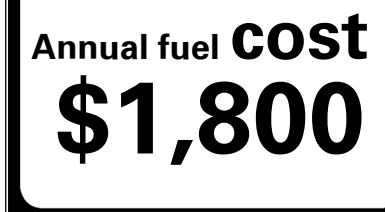

\$695.00
 \$185.00

MSRP INCLUDING OPTIONS

\$ 28,870.00

INLAND FREIGHT AND HANDLING

\$ 1,155.00

TOTAL MANUFACTURER'S SUGGESTED RETAIL PRICE ▶

\$ 30,025.00

TOTAL ADDITIONAL WEIGHT: 8.1

EPA DOT Fuel Economy and Environment

Gasoline Vehicle

You save \$500
 in fuel costs over 5 years compared to the average new vehicle.

Actual results will vary for many reasons, including driving conditions and how you drive and maintain your vehicle. The average new vehicle gets 28 MPG and costs \$9,500 to fuel over 5 years. Cost estimates are based on 15,000 miles per year at \$ 3.50 per gallon. MPGe is miles per gasoline gallon equivalent. Vehicle emissions are a significant cause of climate change and smog.