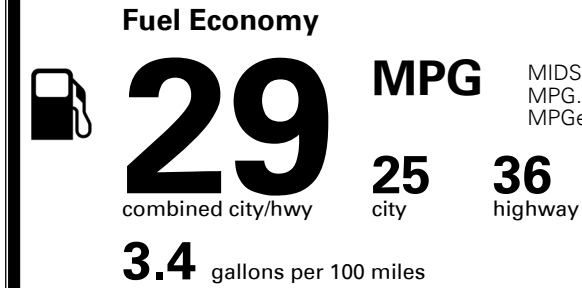

\$695.00
 \$185.00

MSRP INCLUDING OPTIONS

\$ 28,870.00

INLAND FREIGHT AND HANDLING

\$ 1,155.00

TOTAL MANUFACTURER'S SUGGESTED RETAIL PRICE ▶

\$ 30,025.00

TOTAL ADDITIONAL WEIGHT: 8.1

EPA DOT Fuel Economy and Environment

Gasoline Vehicle

You save \$500
 in fuel costs over 5 years compared to the average new vehicle.

Actual results will vary for many reasons, including driving conditions and how you drive and maintain your vehicle. The average new vehicle gets 28 MPG and costs \$9,500 to fuel over 5 years. Cost estimates are based on 15,000 miles per year at \$ 3.50 per gallon. MPGe is miles per gasoline gallon equivalent. Vehicle emissions are a significant cause of climate change and smog.