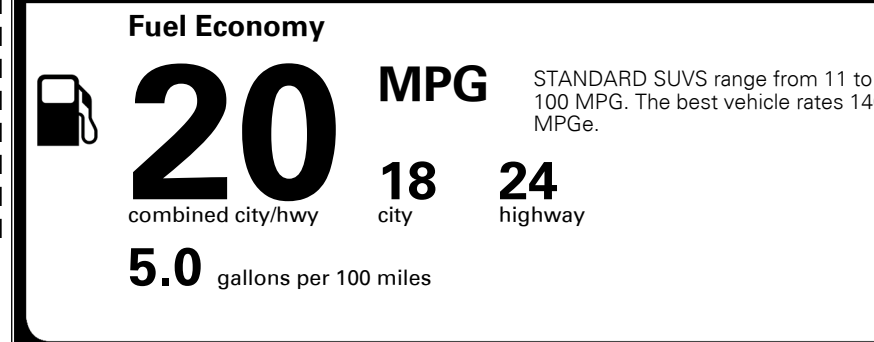

EPA DOT Fuel Economy and Environment

Gasoline Vehicle

You spend \$3,750 more in fuel costs over 5 years
 compared to the average new vehicle.

Annual fuel cost \$2,700

Actual results will vary for many reasons, including driving conditions and how you drive and maintain your vehicle. The average new vehicle gets 28 MPG and costs \$9,750 to fuel over 5 years. Cost estimates are based on 15,000 miles per year at \$ 3.60 per gallon. MPGe is miles per gasoline gallon equivalent. Vehicle emissions are a significant cause of climate change and smog.