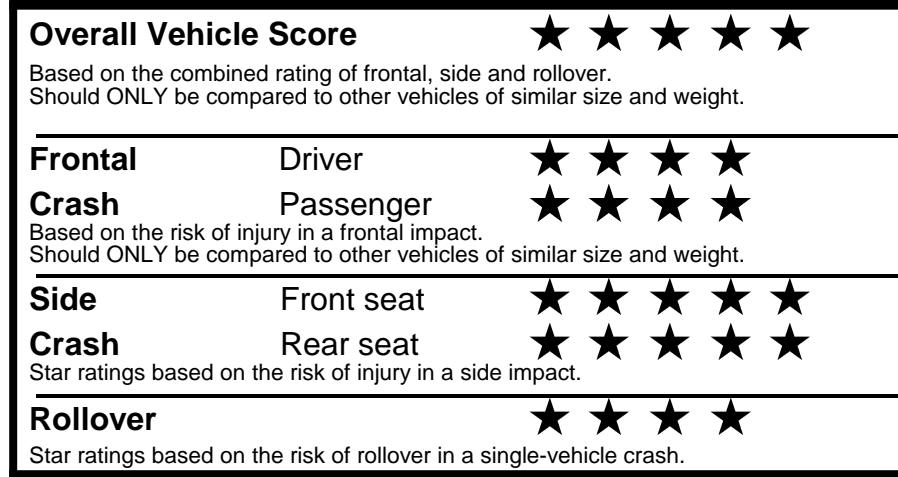

fueleconomy.gov

Calculate personalized estimates and compare vehicles

GOVERNMENT 5-STAR SAFETY RATINGS

Star ratings range from 1 to 5 stars (★★★★★) with 5 being the highest.
 Source: National Highway Traffic Safety Administration (NHTSA).
www.safercar.gov or 1-888-327-4236