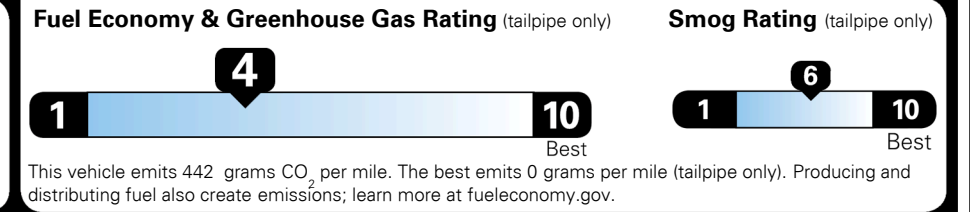

Actual results will vary for many reasons, including driving conditions and how you drive and maintain your vehicle. The average new vehicle gets 28 MPG and costs $9,750 to fuel over 5 years. Cost estimates are based on 15,000 miles per year at $ 3.60 per gallon. MPGe is miles per gasoline gallon equivalent. Vehicle emissions are a significant cause of climate change and smog.

fueleconomy.gov

Calculate personalized estimates and compare vehicles