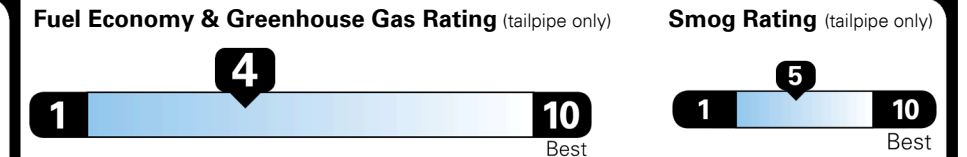

This vehicle emits 442 grams CO₂ per mile. The best emits 0 grams per mile (tailpipe only). Producing and distributing fuel also create emissions; learn more at fueleconomy.gov.

Actual results will vary for many reasons, including driving conditions and how you drive and maintain your vehicle. The average new vehicle gets 28 MPG and costs $9,500 to fuel over 5 years. Cost estimates are based on 15,000 miles per year at $ 3.50 per gallon. MPGe is miles per gasoline gallon equivalent. Vehicle emissions are a significant cause of climate change and smog.

fueleconomy.gov

Calculate personalized estimates and compare vehicles

GOVERNMENT 5-STAR SAFETY RATINGS

Overall Vehicle Score Not Rated

Based on the combined rating of frontal, side and rollover. Should ONLY be compared to other vehicles of similar size and weight.

Frontal Driver Not Rated

Crash Passenger Not Rated

Based on the risk of injury in a frontal impact. Should ONLY be compared to other vehicles of similar size and weight.

Side Front seat Not Rated

Crash Rear seat Not Rated

Star ratings based on the risk of injury in a side impact.

Rollover Not Rated

Star ratings based on the risk of rollover in a single-vehicle crash.

Star ratings range from 1 to 5 stars (★★★★★) with 5 being the highest.

Source: National Highway Traffic Safety Administration (NHTSA).

www.safercar.gov or 1-888-327-4236

Manufacturer's suggested retail price includes Manufacturer's recommended pre-delivery service. License and title fees, state and local taxes and other dealer installed options and accessories are not included in the manufacturer's suggested retail price.

PARTS CONTENT INFORMATION

FOR VEHICLES IN THIS CAR LINE U.S./CANADIAN PARTS CONTENT: 60 %

MAJOR SOURCES OF FOREIGN PARTS: KOREA: 30%

NOTE: PARTS CONTENT DOES NOT INCLUDE FINAL ASSEMBLY, DISTRIBUTION, OR OTHER NON-PARTS COSTS.

FOR THIS VEHICLE FINAL ASSEMBLY POINT: WEST POINT, GA, USA

COUNTRY OF ORIGIN

ENGINE (MOTOR): KOREA

TRANSMISSION: USA