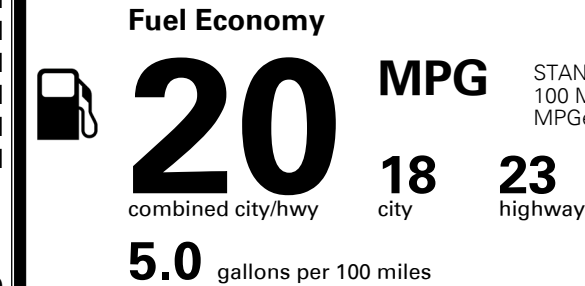

\$ 1,395.00

TOTAL MANUFACTURER'S SUGGESTED RETAIL PRICE ▶

\$ 51,725.00

TOTAL ADDITIONAL WEIGHT: 12.2

*Additional terms and conditions apply.

**Kia Connect may be currently unavailable for some Model Year 2022 and newer vehicles sold or purchased in Massachusetts; please see owners.kia.com for more information.

EPA DOT Fuel Economy and Environment

Gasoline Vehicle

STANDARD SUVS range from 11 to 100 MPG. The best vehicle rates 140 MPGe.

You spend \$3,500 more in fuel costs over 5 years compared to the average new vehicle.