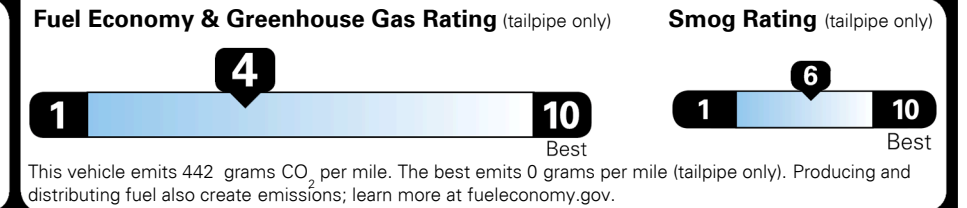

\$ 53,800.00

TOTAL ADDITIONAL WEIGHT: 61.3

EPA DOT Fuel Economy and Environment

Gasoline Vehicle

You spend
\$3,750
 more in fuel costs
 over 5 years
 compared to the
 average new vehicle.

Annual fuel cost
\$2,700