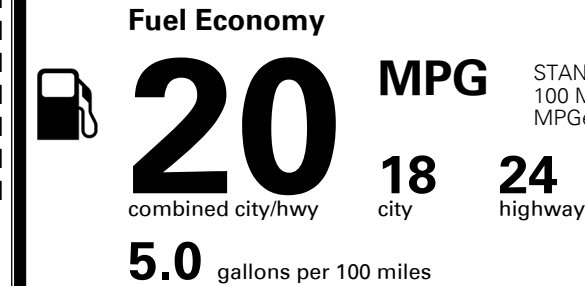

\$495.00

\$795.00

\$225.00

MSRP INCLUDING OPTIONS

\$ 52,405.00

INLAND FREIGHT AND HANDLING

\$ 1,395.00

TOTAL MANUFACTURER'S SUGGESTED RETAIL PRICE ▶

\$ 53,800.00

TOTAL ADDITIONAL WEIGHT: 61.3

EPA DOT Fuel Economy and Environment

Gasoline Vehicle

You spend
\$3,750
 more in fuel costs
 over 5 years
 compared to the
 average new vehicle.

Annual fuel cost
\$2,700